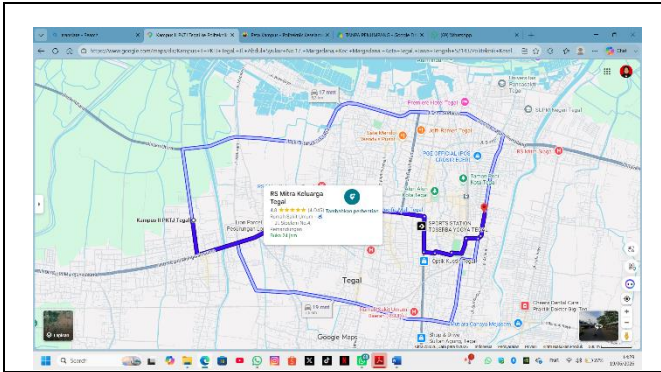

Shuttle Route (Road Transportation Safety Polytechnic, Campus 2-Campus 1 Indonesia)