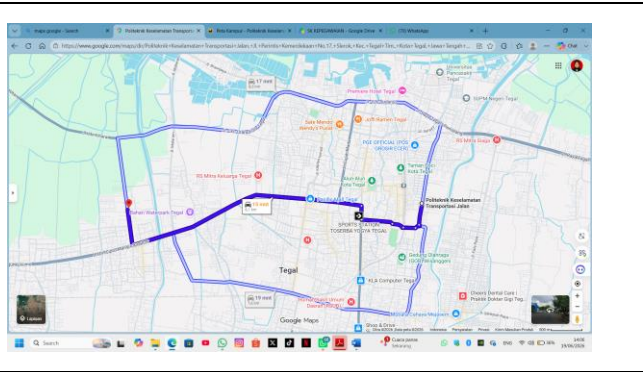

Shuttle Route (Road Transportation Safety Polytechnic, Campus 1-Campus 2 Indonesia)